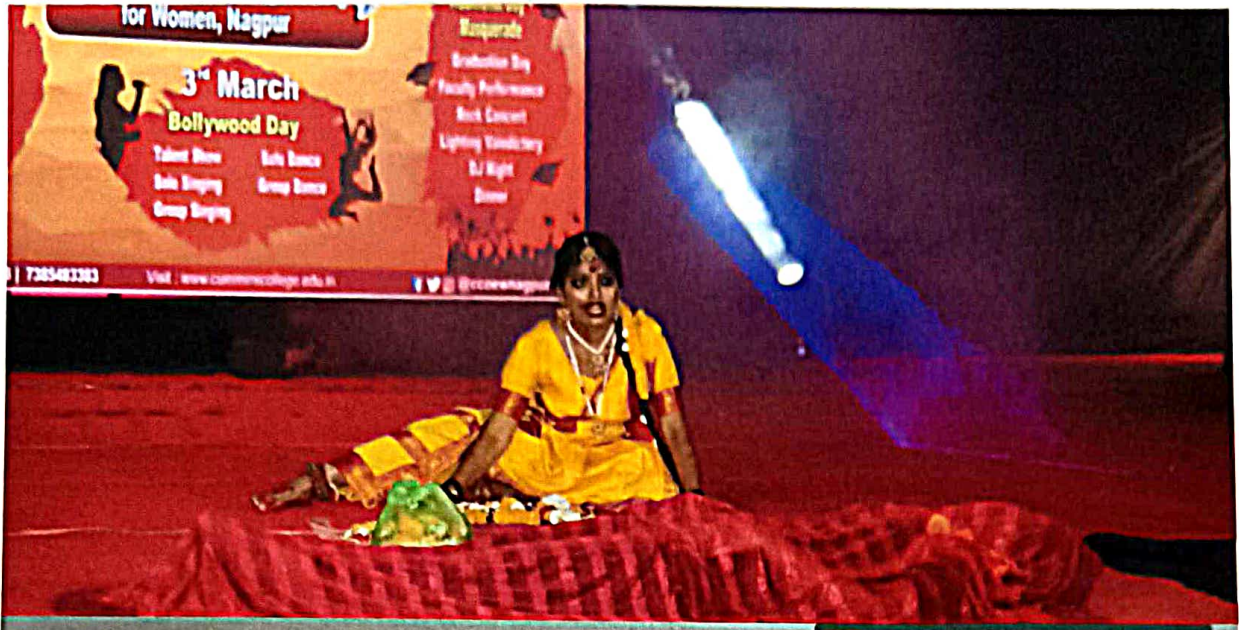

Role play

GPS Map Camera